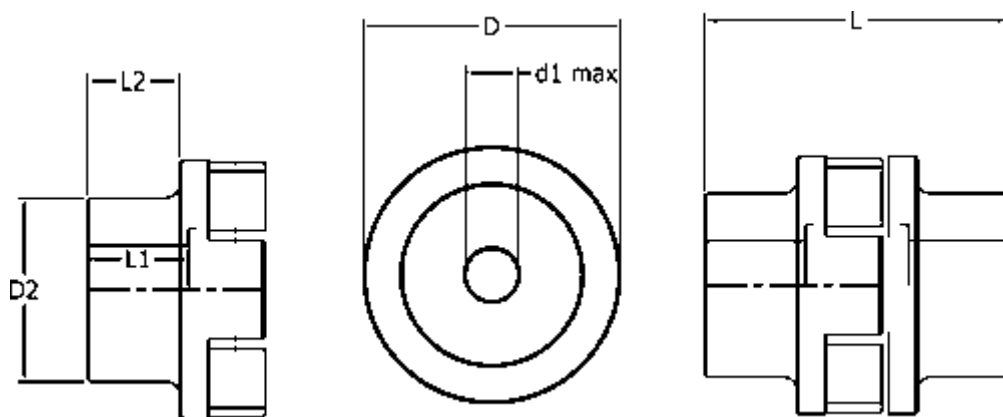

# Data Sheet

Article number: 3302050210

Description: Tschan Hub LST S50 part 210  
Maks. boring 25 mm

## Measures

D	= 50
d1 max	= 25
D2	= 42
L	= 96
L1	= 40.5
L2	= 34